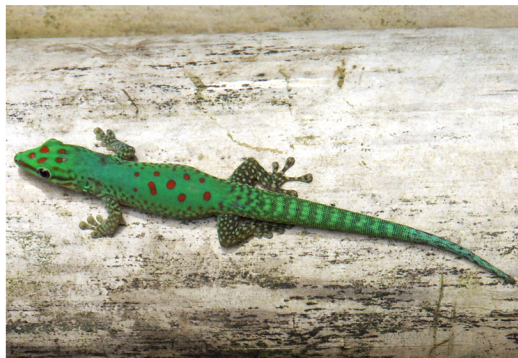

# WILDLIFE OF MADAGASCAR

Sportive Lemur  
*Trangavalaka*

Mouse Lemur  
*Tsidy*

Black and white-ruffed Lemur  
*Varikandra*

Praying Mantis  
*Bibikely*

Streaked tenrec  
*Sora*

Chameleon  
*Tanalahy*

Leaf-tailed gecko  
*Antahafisaka*

Frog  
*Sahona*

Millipede

White-fronted Brown Lemur  
*Varika*

Day gecko  
*Antsatsatra*

Malagasy Kingfisher  
*Vorona*