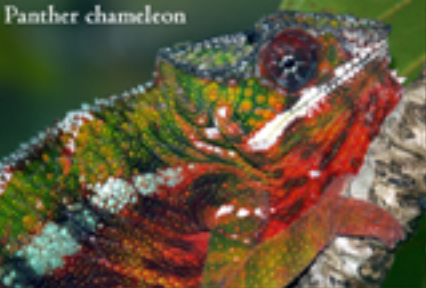

MADAGASCAR'S WILDLIFE

Sportive lemur

Tenrec

Tomato frog

Panther chameleon

Black-and-white ruffed lemur

Leaf-tailed gecko

Fossa

Ring-tailed lemurs

Mouse lemurs

Sifaka